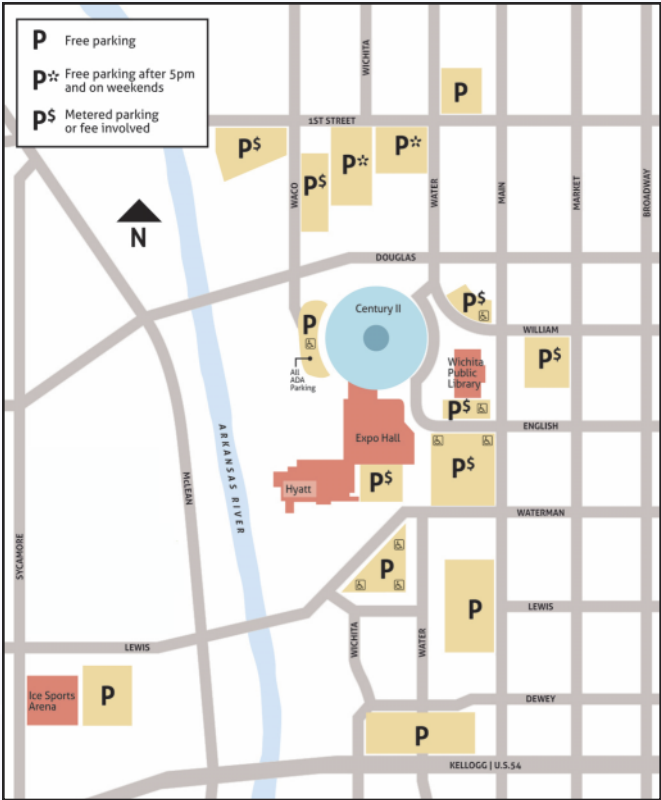

CENTURY II PARKING

Map of Wichita

CENTURY II CONVENTION CENTER

Century II Meeting Rooms are on the promenade level. **Hyatt Ballrooms D and E** are on the lower level, opposite EXPO Hall.