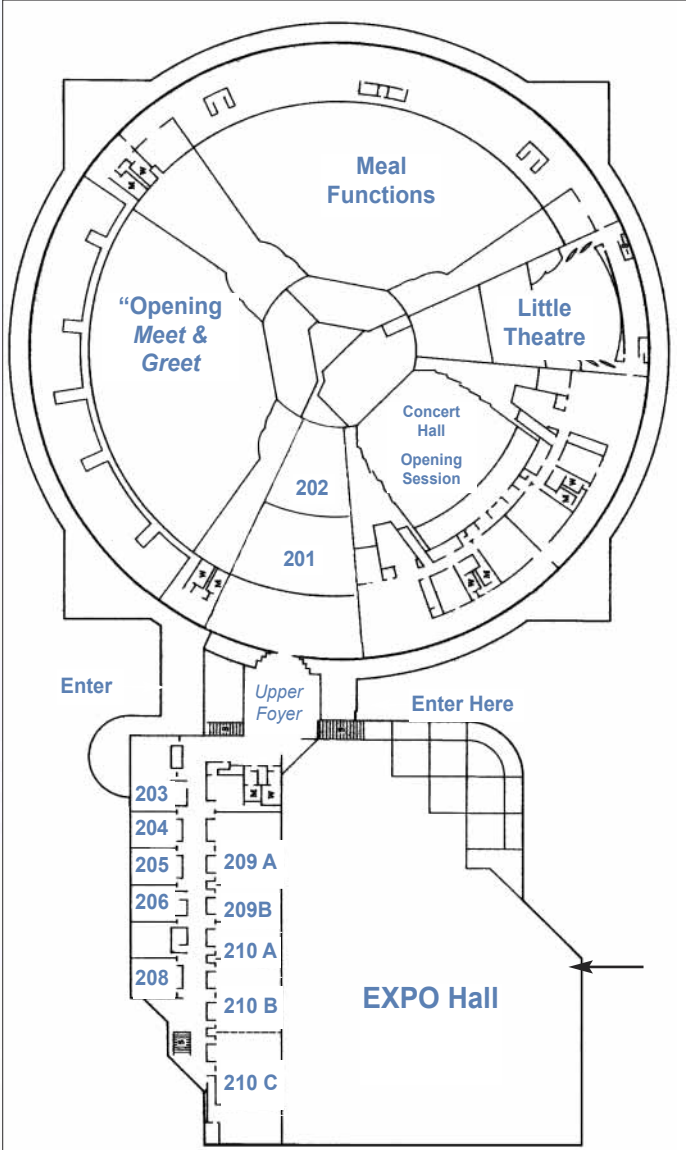

CENTURY II PARKING

Map of Wichita

CENTURY II CONVENTION CENTER

Century II Meeting Rooms are on the promenade level. **Hyatt Ballrooms D and E** are on the lower level, opposite EXPO Hall.