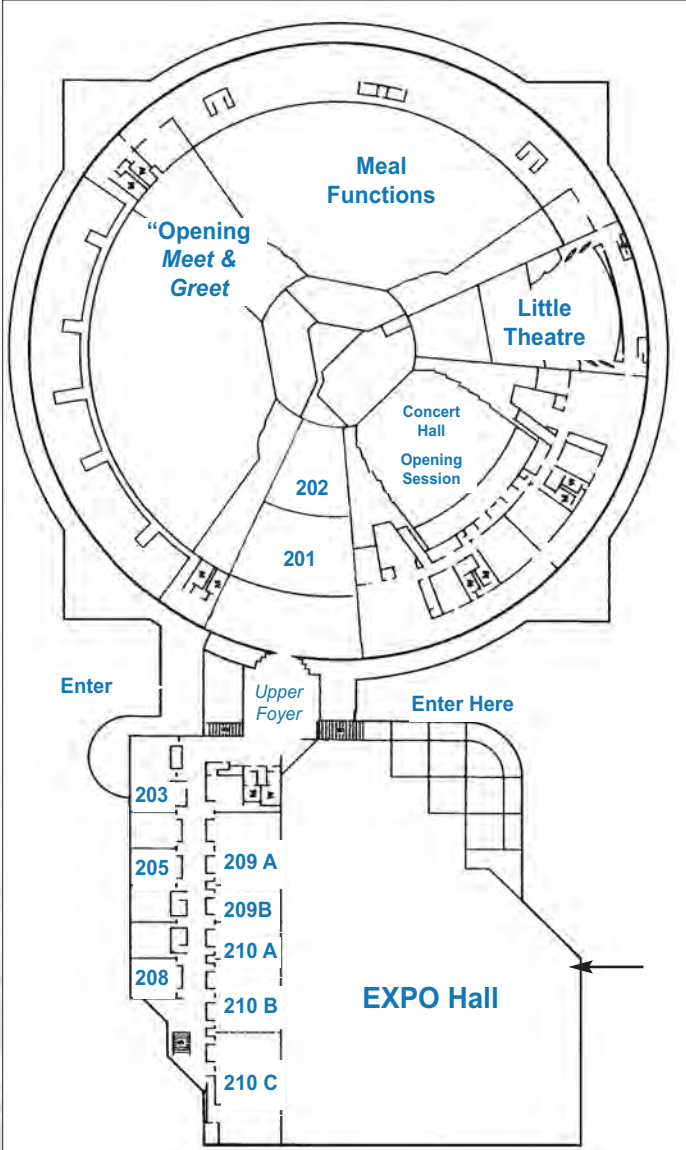

CENTURY II PARKING

Map of Wichita

CENTURY II CONVENTION CENTER

Century II Meeting Rooms are on the promenade level.
Hyatt Ballrooms D and E and **Trail Rooms** are on the lower level, opposite EXPO Hall.