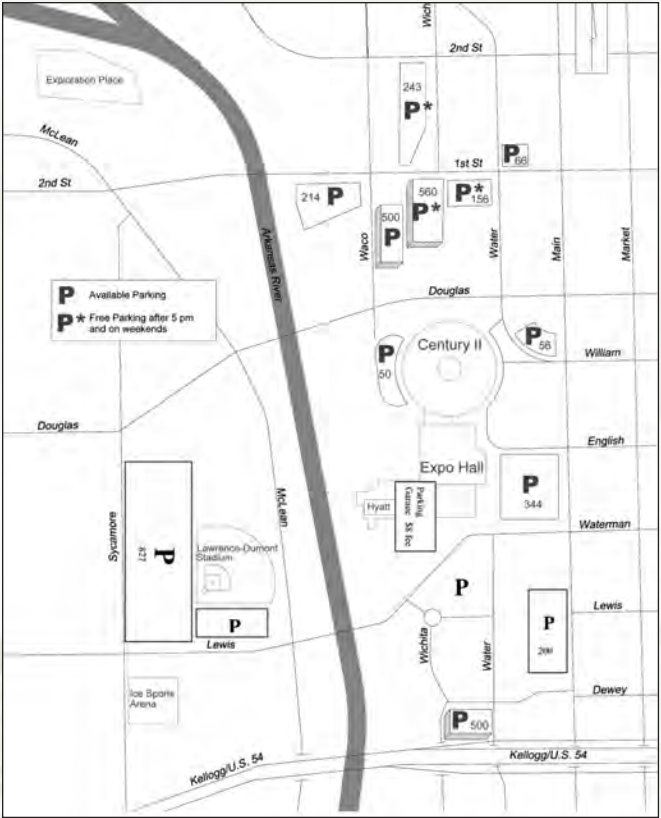

CENTURY II PARKING

Map of Wichita

CENTURY II CONVENTION CENTER

Century II Meeting Rooms are on the promenade level.
Hyatt Ballrooms D and E and **Trail Rooms** are on the lower level, opposite EXPO Hall.