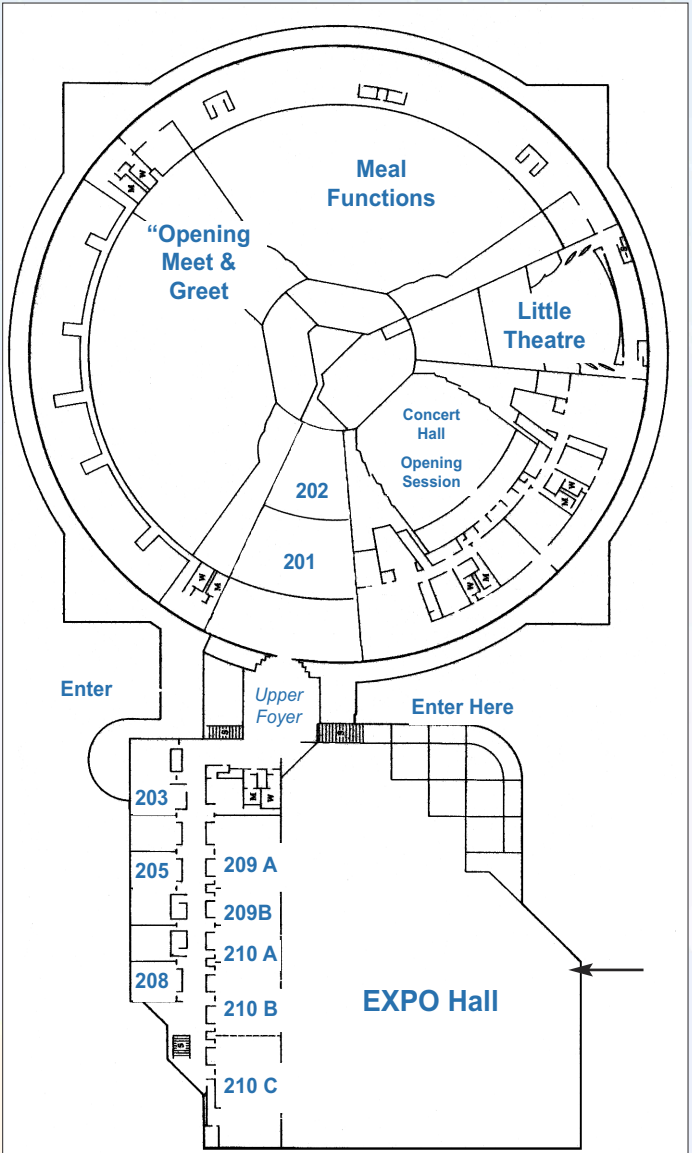

CENTURY II PARKING

Map of Wichita

CENTURY II CONVENTION CENTER

Century II Meeting Rooms are on the promenade level.
Hyatt Ballrooms D and E and Trail Rooms are on the lower level, opposite EXPO Hall.