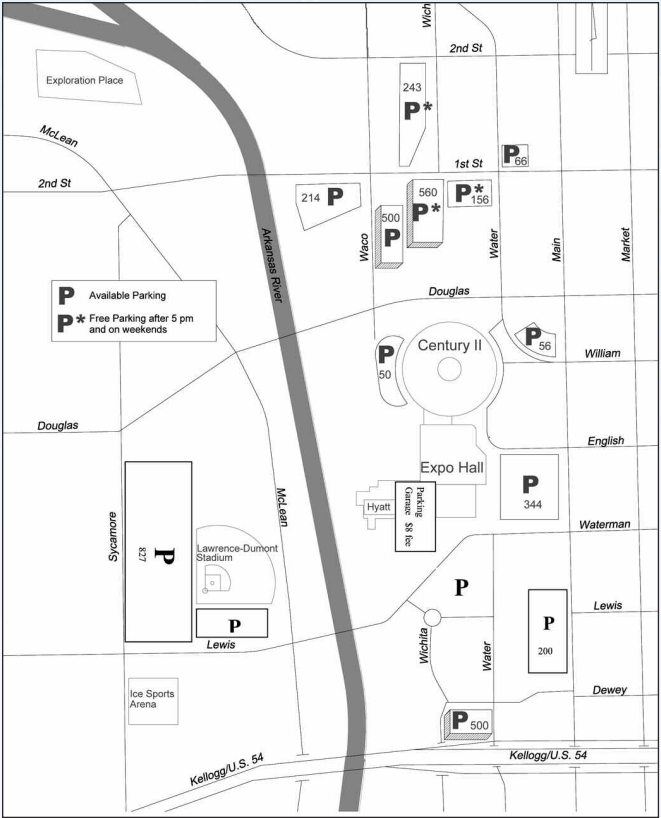

CENTURY II PARKING

Map of Wichita

CENTURY II CONVENTION CENTER

Century II Meeting Rooms are on the promenade level.
Hyatt Ballrooms D and E and Trail Rooms are on the lower level, opposite EXPO Hall.