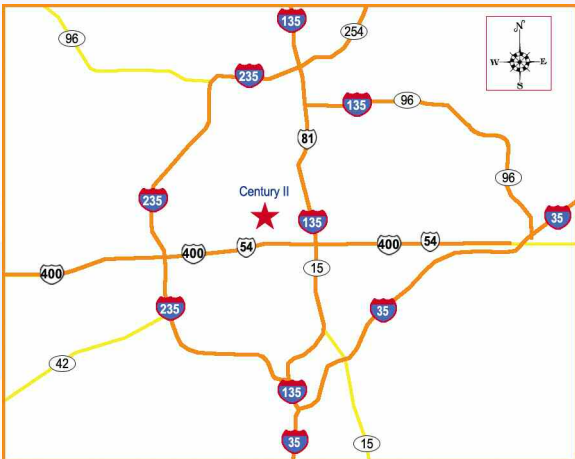

CENTURY II PARKING

Map of Wichita

CENTURY II CONVENTION CENTER

Century II Meeting Rooms are on the promenade level.
Hyatt Ballrooms D and E and Trail Rooms are on the lower level, opposite EXPO Hall.